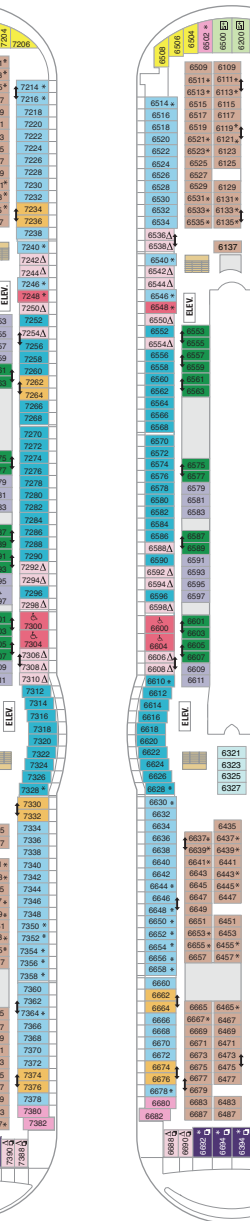

For more information or to book your travel, please call

(281) 301-5818

9126 Eckert Road
Iowa Colony, Texas 77583
tel - (281) 301-5818
fax - (888) 391-1298
<http://www.premiercustomtravel.com>
info@premiercustomtravel.com

DECK 15

DECK 14

DECK 13

DECK 12

DECK 11

DECK 10

DECK 9

DECK 8

DECK 7

DECK 6

DECK 5

DECK 4

DECK 3

DECK 2

Mariner of the Seas®

Deployment 2023 - Profile 2221 - May 2023 - Created November 12, 2021