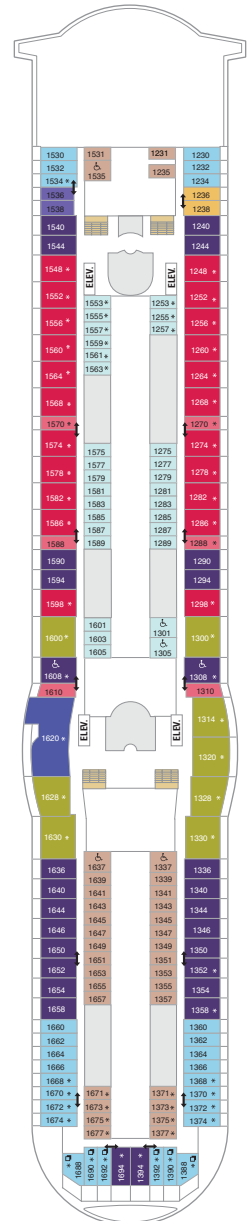

For more information or to book your travel, please call

(281) 301-5818

9126 Eckert Road
Iowa Colony, Texas 77583
tel - (281) 301-5818
fax - (888) 391-1298
<http://www.premiercustomtravel.com>
info@premiercustomtravel.com

DECK 15

DECK 14

DECK 13

DECK 12

DECK 11

DECK 10

DECK 9

DECK 8

DECK 7

DECK 6

DECK 5

DECK 4

DECK 3

DECK 2

Mariner of the Seas®

Deployment 2023 - Profile 2221 - May 2023 - Created November 12, 2021