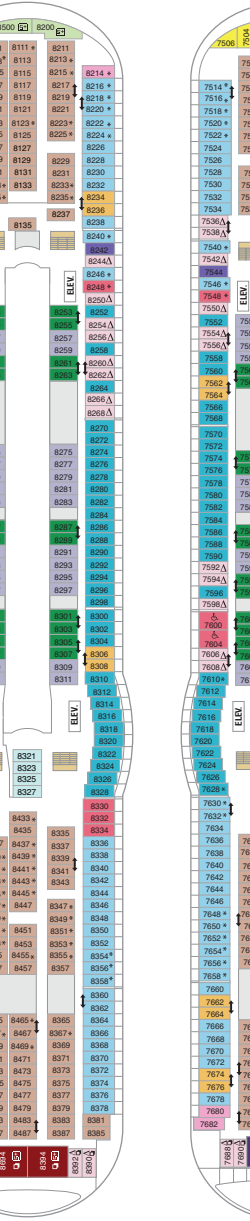

For more information or to book your travel, please call

(281) 301-5818

9126 Eckert Road
Iowa Colony, Texas 77583
tel - (281) 301-5818
fax - (888) 391-1298
<http://www.premiercustomtravel.com>
info@premiercustomtravel.com

DECK 15

DECK 14

DECK 13

DECK 12

DECK 11

DECK 10

DECK 9

DECK 8

DECK 7

DECK 6

DECK 5

DECK 4

DECK 3

DECK 2

Mariner of the Seas®

Deployment 2023 - Profile 2221 - May 2023 - Created November 12, 2021