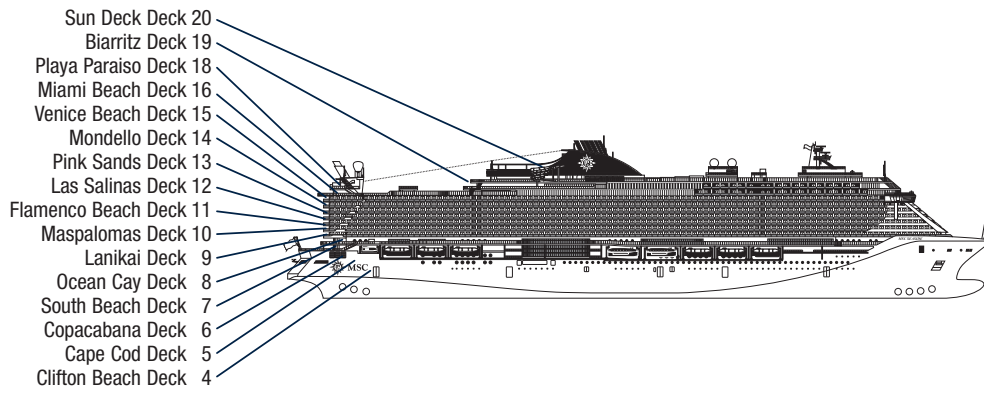

2,066 STATEROOMS
5,336 GUESTS

BISCAYNE BAY RESTAURANT & BUFFET

ARCADE GAMES & BOWLING

MSC YACHT CLUB

2,066 STATEROOMS

Royal Suites	2
Deluxe Suites*	72
Interior Suites*	12
Suites with private whirlpool tub	28
Two-Bedroom Grand Suite	3
Grand Suite	9
Suite	90
Balcony*	1,314
Ocean View*	88
Interior*	448
Staterooms for Families**	108