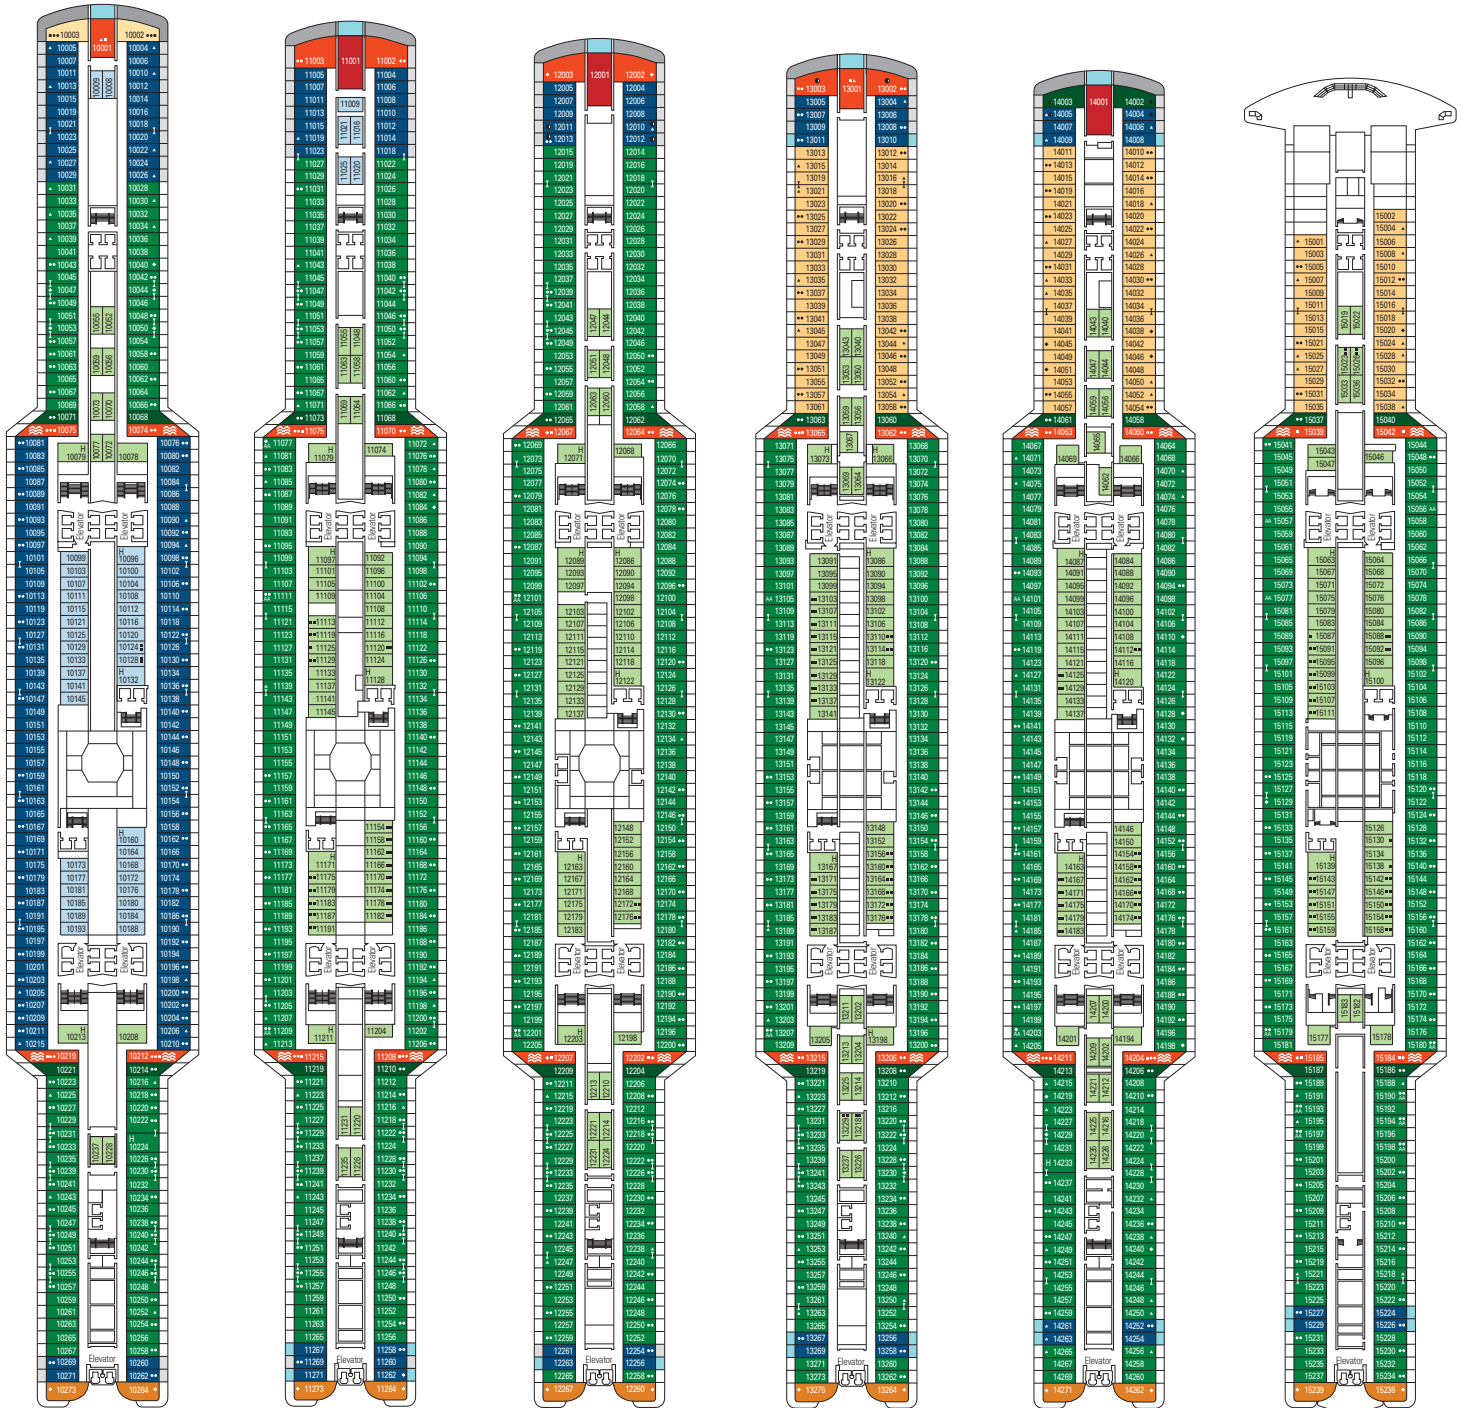

2,066 STATEROOMS
5,336 GUESTS

BISCAYNE BAY RESTAURANT & BUFFET

ARCADE GAMES & BOWLING

MSC YACHT CLUB

2,066 STATEROOMS

Royal Suites	2
Deluxe Suites*	72
Interior Suites*	12
Suites with private whirlpool tub	28
Two-Bedroom Grand Suite	3
Grand Suite	9
Suite	90
Balcony*	1,314
Ocean View*	88
Interior*	448
Staterooms for Families**	108