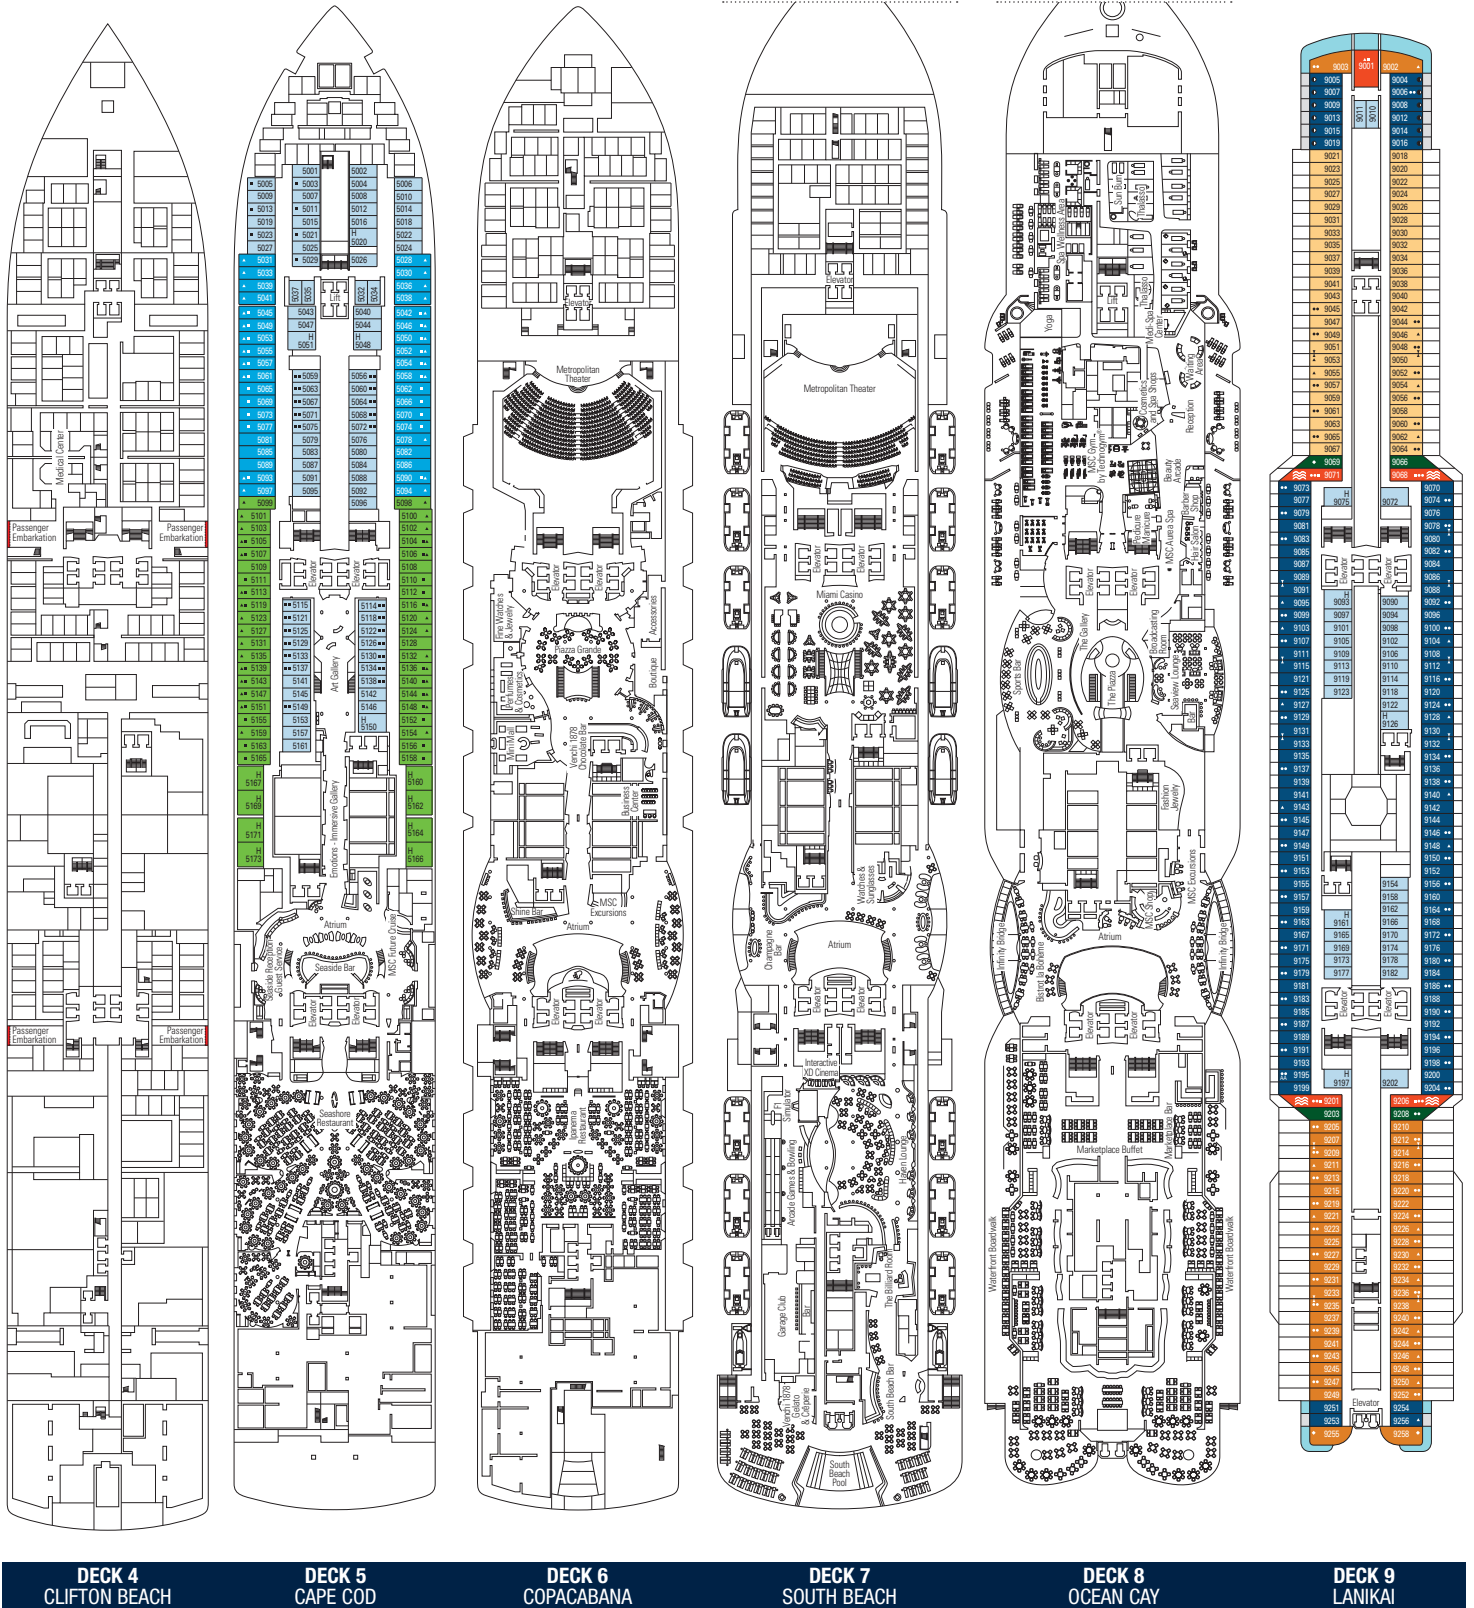

*Only for embarkation, disembarkation and emergencies.

**In the event of an emergency, dedicated personnel will help guests with disabilities or reduced mobility to board lifeboats.

DECK PLANS & ACCOMMODATIONS

2,066 STATEROOMS
5,336 GUESTS

BISCAYNE BAY RESTAURANT & BUFFET

ARCADE GAMES & BOWLING

MSC YACHT CLUB

2,066 STATEROOMS

Royal Suites	2
Deluxe Suites*	72
Interior Suites*	12
Suites with private whirlpool tub	28
Two-Bedroom Grand Suite	3
Grand Suite	9
Suite	90
Balcony*	1,314
Ocean View*	88
Interior*	448
Staterooms for Families**	108