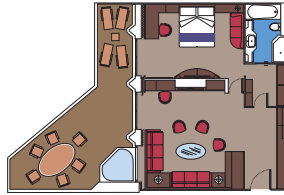

ZIP LINE

MSC AUREA SPA

MSC YACHT CLUB

MSC YACHT CLUB	Seats	Exclusive services	Surface (sq. ft.)	Deck
CONCIERGE AREA		Reception with 24-hour concierge service		16 Miami Beach
86 SUITES WITH BUTLER SERVICE		24-hour butler service		16 Miami Beach 18 Playa Paraiso
TOP SAIL LOUNGE	152	Panoramic lounge, indoor and outdoor bar	4,058	16 Miami Beach
MSC YACHT CLUB RESTAURANT	128	Exclusive restaurant	6,781	18 Playa Paraiso
MSC YACHT CLUB GRILL		Buffet and grill		
MSC YACHT CLUB POOL	112	Pool, 2 whirlpool tubs	17,222	19 Biarritz
MSC YACHT CLUB SUN DECK & BAR		Solarium and bar		

TOP SAIL LOUNGE

MSC YACHT CLUB POOL

STATEROOM TYPES

FACILITIES INCLUDED

- Air conditioning
- Spacious wardrobe
- Bathroom with shower or bathtub
- Interactive TV
- Telephone
- Wi-Fi connection (a fee applies)
- Minibar
- Safe deposit box

2 Royal Suites

Royal Suites (≈ 667 sq. ft.) with balcony (≈ 355 sq. ft.) King bed.

These luxurious suites come with a separate living area and a private balcony with whirlpool tub. The seating area includes a sofa that converts to a double sofa bed to accommodate 3rd and 4th guests.

This kind of accommodation is only available in the MSC Yacht Club.

70 Deluxe Suites

Deluxe Suites (from ≈ 269 sq. ft.) with balcony (≈ 86 sq. ft.) Queen bed can be converted into 2 single beds.

These suites come with a separate seating area and a private balcony. Various configurations of beds combine for 3rd, 4th and 5th guests such as single sofa beds, double sofa beds, sofas that convert to bunk beds and Pullman beds.