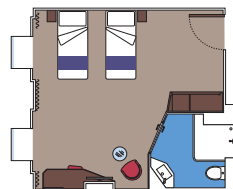

47 Staterooms for guests with disabilities or reduced mobility

2 Staterooms (from ≈ 172 to 269 sq. ft.)
with balcony (from ≈ 53 to 96 sq. ft.)
8 Ocean View (≈ 279 sq. ft.)
37 Interior (from ≈ 150 to 226 sq. ft.)
Queen bed can be converted into 2 single beds.

This type of accommodation is available in Interior Staterooms (with Bella or Fantastica Experiences) and in Balcony and Ocean View staterooms (with Fantastica Experience only).