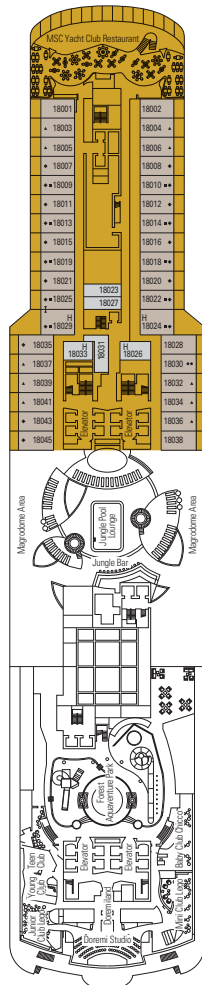

DECK 18
PLAYA PARAISO