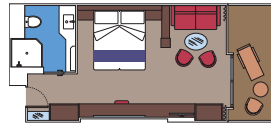

TOP SAIL LOUNGE

MSC YACHT CLUB POOL

STATEROOM TYPES

FACILITIES INCLUDED

- Air conditioning
- Spacious wardrobe
- Bathroom with shower or bathtub
- Interactive TV
- Telephone
- Wi-Fi connection (a fee applies)
- Minibar
- Safe deposit box

2 Royal Suites

Royal Suites (≈ 667 sq. ft.) with balcony (≈ 355 sq. ft.) King bed.

These luxurious suites come with a separate living area and a private balcony with whirlpool tub. The seating area includes a sofa that converts to a double sofa bed to accommodate 3rd and 4th guests.

This kind of accommodation is only available in the MSC Yacht Club.

70 Deluxe Suites

Deluxe Suites (from ≈ 269 sq. ft.) with balcony (≈ 86 sq. ft.) Queen bed can be converted into 2 single beds.

These suites come with a separate seating area and a private balcony. Various configurations of beds combine for 3rd, 4th and 5th guests such as single sofa beds, double sofa beds, sofas that convert to bunk beds and Pullman beds.

This kind of accommodation is only available in the MSC Yacht Club.

9 Interior Suites

Interior Suites (≈ 226 sq. ft.) Queen bed can be converted into 2 single beds.

These staterooms come with a small seating area.