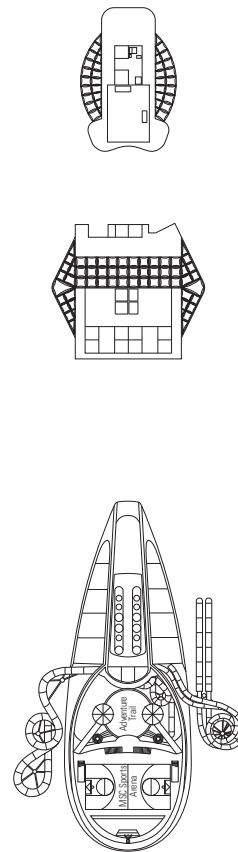

Stateroom door width	35.4 in.
Bathroom door width	34.6 in.
Size of stateroom (floor space)	150 to ≈ 355 sq. ft.
Size of bathroom	43 sq. ft.
Is there a fold-down seat in the shower?	Yes
Height of seat from the floor	17.3 in.
Does the toilet seat have grab rails?	Yes
Are wheelchairs available on board?	In limited numbers*
Are all decks/public areas accessible?	Yes
Are all lifeboats wheelchair-accessible?	No**
Do the elevators have deck indicators?	Visual, Audio and Braille
Can severely visually impaired/blind guests be catered for on the cruise?	Only with full-time caregiver

LEGEND

- ▲ Sofa bed
- ◆ Double sofa bed
- 3rd bed is a Pullman bed
- 3rd and 4th beds are Pullman beds
- Bunk bed or sofa that can be converted into bunk bed (3rd and 4th beds)
- ↔ Connecting staterooms
- H Stateroom for guests with disabilities or reduced mobility
- AA Ambulatory Accessible Staterooms
- ⊕ Whirlpool
- ⊕ Staterooms with partial view
- Balcony with metal balustrade
- Balcony with half-glass/half-metal balustrade
- No access

Ship configuration, data and descriptions may be subject to change depending on the season and on the destination and will be verified at the time of booking.

DECK 16
MIAMI BEACH

DECK 18
PLAYA PARAISO

DECK 19
BIARRITZ

DECK 20
SUN DECK