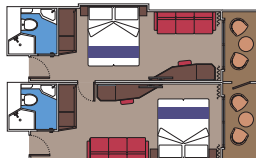

This type of accommodation is available only with Fantastica Experience.

* Family Staterooms are already included in the total number of staterooms therefore they are not to be counted in addition.