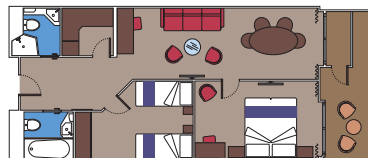

3 Two-Bedroom Grand Suites

Suites (≈ 527 sq. ft.) with balcony (≈ 182 sq. ft.)

These suites offer 2 comfortable bedrooms, a seating area and a large balcony. There is a queen bed in bedroom 1 that can be converted into 2 single beds; 2 single beds in bedroom 2; a Pullman bed for up to 5 guests. There are 2 bathrooms: 1 with bathtub and 1 with shower.

This type of accommodation is available only with Aurea Experience.