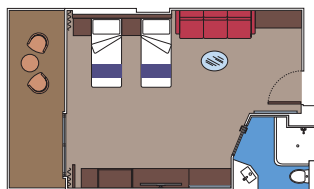

2 Deluxe Suites for guests with disabilities or reduced mobility

Deluxe Suites (≈ 355 sq. ft.) with balcony (≈ 269 sq. ft.)
Queen bed can be converted into 2 single beds.

This kind of accommodation is only available in the MSC Yacht Club.