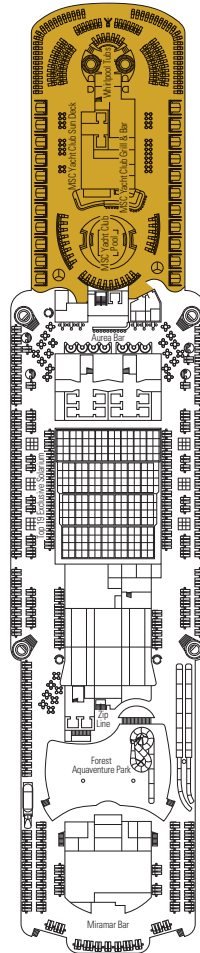

MSC YACHT CLUB

2,066 STATEROOMS

Royal Suites	2
Deluxe Suites*	72
Interior Suites*	12
Suites with private whirlpool tub	28
Two-Bedroom Grand Suite	3
Grand Suite	9
Suite	90
Balcony*	1,314
Ocean View*	88
Interior*	448
Staterooms for Families**	108

* Including staterooms for guests with disabilities or reduced mobility.
** Staterooms for families are already included in the total number of staterooms therefore they are not to be counted in addition.

STATEROOM CATEGORIES

BELLA > Interior (I1)
BELLA > Ocean View (O1)
BELLA > Balcony (B1)
FANTASTICA > Interior (I2)
FANTASTICA > Ocean View (O2)
FANTASTICA > Balcony (B2)
FANTASTICA > Staterooms for Families*
FANTASTICA > Suite (S2)
AUREA > Interior (I3)
AUREA > Balcony (B3)
AUREA > Suite (S3)
AUREA > Grand Suite (SE3)
AUREA > Two-Bedroom Grand Suite (SD3)
AUREA > Suite with whirlpool (SJ3)
MSC YACHT CLUB > Interior Suite (YIN)
MSC YACHT CLUB > Deluxe Suite (YC1)
MSC YACHT CLUB > Royal Suite (YC3)

* The ship offers many family staterooms that are the combination of 2 or more connected staterooms. Please contact your travel advisor for all the available options.

- All staterooms have 1 queen bed convertible to 2 single beds except in staterooms for guests with disabilities or reduced mobility (H), this does not apply to staterooms 13066, 13073 and 13198.
- 3rd and 4th beds available in all categories except for MSC Yacht Club Interior Suite.
- 5th bed available with Aurea Experience Interior, Two-Bedroom Grand Suite (staterooms 11001, 12001 and 14001 have 2 queen beds and 1 Pullman bed), Suite with whirlpool and with MSC Yacht Club Deluxe Suite.

LEGEND