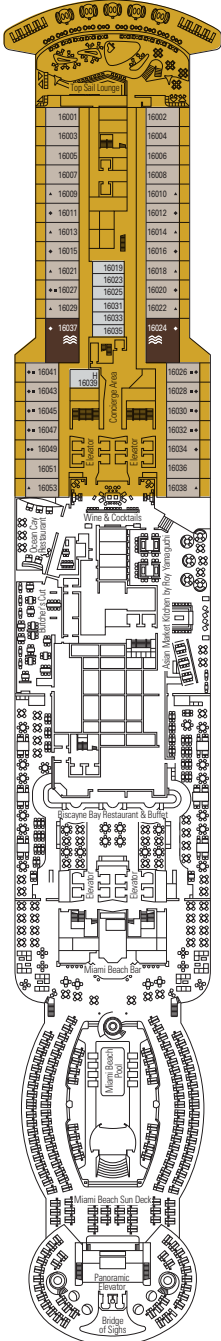

DECK 16
MIAMI BEACH