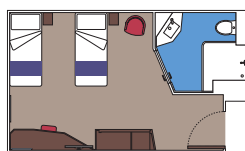

DELUXE SUITE

2 Deluxe Suites for guests with disabilities or reduced mobility

Deluxe Suites (≈ 355 sq. ft.) with balcony (≈ 269 sq. ft.)
Queen bed can be converted into 2 single beds.

This kind of accommodation is only available in the MSC Yacht Club.

3 Interior Suites for guests with disabilities or reduced mobility

Interior Suites (≈ 226 sq. ft.)
Queen bed can be converted into 2 single beds.

This kind of accommodation is only available in the MSC Yacht Club.