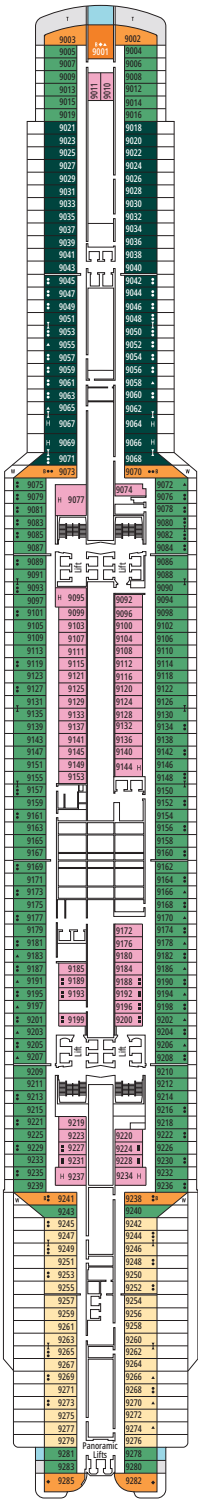

*For more information or to book your travel, please call*

**(281) 301-5818**

9126 Eckert Road  
Iowa Colony, Texas 77583  
tel - (281) 301-5818  
fax - (888) 391-1298  
<http://www.premiercustomtravel.com>  
[info@premiercustomtravel.com](mailto:info@premiercustomtravel.com)

VENCHI 1878 CHOCOLATE BAR

MARKETPLACE BUFFET & RESTAURANT

DECK 4  
PHI PHI ISLAND

DECK 5  
ILHABELA

DECK 6  
IBIZA

DECK 7  
MYKONOS

DECK 8  
OCEAN CAY

HOLA! TACOS & CANTINA

BRIDGE OF SIGHS

DECK 9  
GOZO

DECK 10  
TASMANIA

DECK 11  
PALAWAN

DECK 12  
PORQUEROLLES

DECK 13  
COZUMEL

DECK 14  
MAUI

MSC SPORTS ARENA

MSC AUREA BAR

DECK 15  
OKINAWA

DECK 16  
BALI

DECK 18  
CAPRI

DECK 19  
SIR BANI YAS

DECK 20  
PORTUGUESE ISLAND