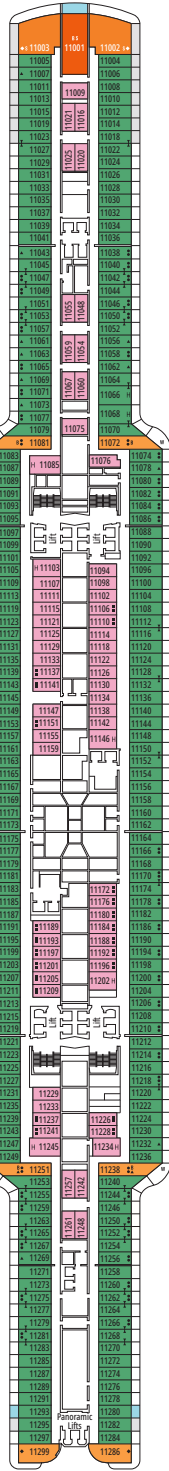

*For more information or to book your travel, please call*

**(281) 301-5818**

9126 Eckert Road  
Iowa Colony, Texas 77583  
tel - (281) 301-5818  
fax - (888) 391-1298  
<http://www.premiercustomtravel.com>  
[info@premiercustomtravel.com](mailto:info@premiercustomtravel.com)

VENCHI 1878 CHOCOLATE BAR

MARKETPLACE BUFFET & RESTAURANT

DECK 4  
PHI PHI ISLAND

DECK 5  
ILHABELA

DECK 6  
IBIZA

DECK 7  
MYKONOS

DECK 8  
OCEAN CAY

HOLA! TACOS & CANTINA

BRIDGE OF SIGHS

DECK 9  
GOZO

DECK 10  
TASMANIA

DECK 11  
PALAWAN

DECK 12  
PORQUEROLLES

DECK 13  
COZUMEL

DECK 14  
MAUI

MSC SPORTS ARENA

MSC AUREA BAR

DECK 15  
OKINAWA

DECK 16  
BALI

DECK 18  
CAPRI

DECK 19  
SIR BANI YAS

DECK 20  
PORTUGUESE ISLAND