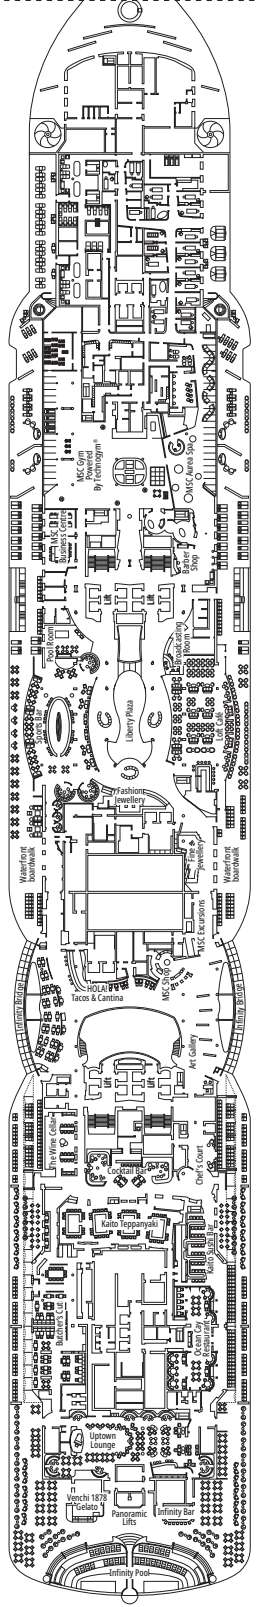

*For more information or to book your travel, please call*

**(281) 301-5818**

9126 Eckert Road  
Iowa Colony, Texas 77583  
tel - (281) 301-5818  
fax - (888) 391-1298  
<http://www.premiercustomtravel.com>  
[info@premiercustomtravel.com](mailto:info@premiercustomtravel.com)

VENCHI 1878 CHOCOLATE BAR

MARKETPLACE BUFFET & RESTAURANT

DECK 4  
PHI PHI ISLAND

DECK 5  
ILHABELA

DECK 6  
IBIZA

DECK 7  
MYKONOS

DECK 8  
OCEAN CAY

HOLA! TACOS & CANTINA

MSC AUREA BAR

DECK 15  
OKINAWA

DECK 16  
BALI

DECK 18  
CAPRI

DECK 19  
SIR BANI YAS

DECK 20  
PORTUGUESE ISLAND