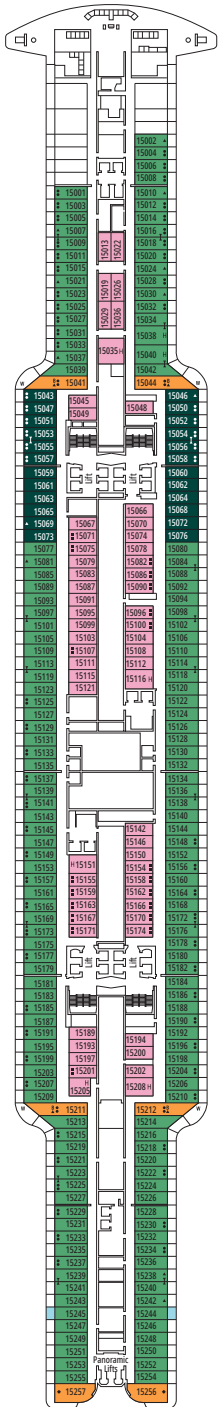

*For more information or to book your travel, please call*

**(281) 301-5818**

9126 Eckert Road  
Iowa Colony, Texas 77583  
tel - (281) 301-5818  
fax - (888) 391-1298  
<http://www.premiercustomtravel.com>  
[info@premiercustomtravel.com](mailto:info@premiercustomtravel.com)

VENCHI 1878 CHOCOLATE BAR

MARKETPLACE BUFFET & RESTAURANT

DECK 4  
PHI PHI ISLAND

DECK 5  
ILHABELA

DECK 6  
IBIZA

DECK 7  
MYKONOS

DECK 8  
OCEAN CAY

HOLA! TACOS & CANTINA

BRIDGE OF SIGHS

DECK 9  
GOZO

DECK 10  
TASMANIA

DECK 11  
PALAWAN

DECK 12  
PORQUEROLLES

DECK 13  
COZUMEL

DECK 14  
MAUI

MSC SPORTS ARENA

MSC AUREA BAR

DECK 15  
OKINAWA

DECK 16  
BALI

DECK 18  
CAPRI

DECK 19  
SIR BANI YAS

DECK 20  
PORTUGUESE ISLAND