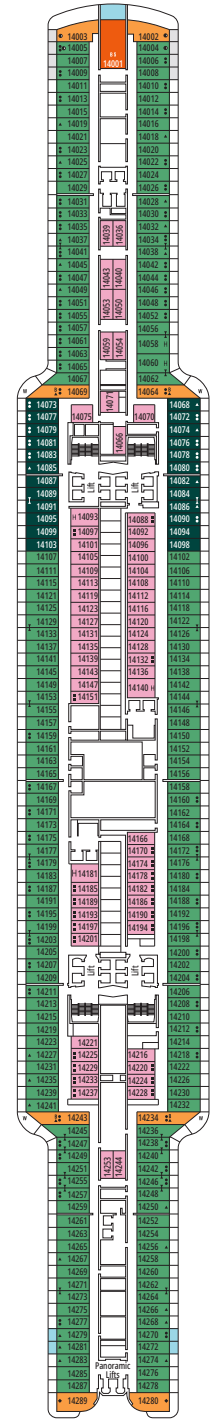

*For more information or to book your travel, please call*

**(281) 301-5818**

9126 Eckert Road  
Iowa Colony, Texas 77583  
tel - (281) 301-5818  
fax - (888) 391-1298  
<http://www.premiercustomtravel.com>  
[info@premiercustomtravel.com](mailto:info@premiercustomtravel.com)

VENCHI 1878 CHOCOLATE BAR

MARKETPLACE BUFFET & RESTAURANT

DECK 4  
PHI PHI ISLAND

DECK 5  
ILHABELA

DECK 6  
IBIZA

DECK 7  
MYKONOS

DECK 8  
OCEAN CAY

HOLA! TACOS & CANTINA

BRIDGE OF SIGHS

DECK 9  
GOZO

DECK 10  
TASMANIA

DECK 11  
PALAWAN

DECK 12  
PORQUEROLLES

DECK 13  
COZUMEL

DECK 14  
MAUI

MSC SPORTS ARENA

MSC AUREA BAR

DECK 15  
OKINAWA

DECK 16  
BALI

DECK 18  
CAPRI

DECK 19  
SIR BANI YAS

DECK 20  
PORTUGUESE ISLAND