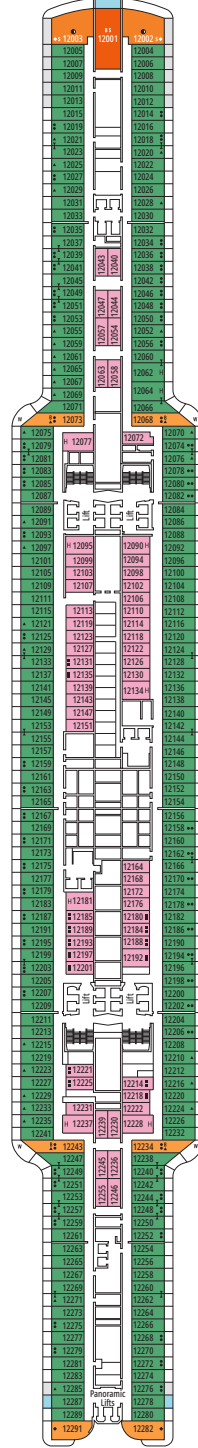

*For more information or to book your travel, please call*

**(281) 301-5818**

9126 Eckert Road  
Iowa Colony, Texas 77583  
tel - (281) 301-5818  
fax - (888) 391-1298  
<http://www.premiercustomtravel.com>  
[info@premiercustomtravel.com](mailto:info@premiercustomtravel.com)

VENCHI 1878 CHOCOLATE BAR

MARKETPLACE BUFFET & RESTAURANT

DECK 4  
PHI PHI ISLAND

DECK 5  
ILHABELA

DECK 6  
IBIZA

DECK 7  
MYKONOS

DECK 8  
OCEAN CAY

HOLA! TACOS & CANTINA

BRIDGE OF SIGHS

DECK 9  
GOZO

DECK 10  
TASMANIA

DECK 11  
PALAWAN

DECK 12  
PORQUEROLLES

DECK 13  
COZUMEL

DECK 14  
MAUI

MSC SPORTS ARENA

MSC AUREA BAR

DECK 15  
OKINAWA

DECK 16  
BALI

DECK 18  
CAPRI

DECK 19  
SIR BANI YAS

DECK 20  
PORTUGUESE ISLAND