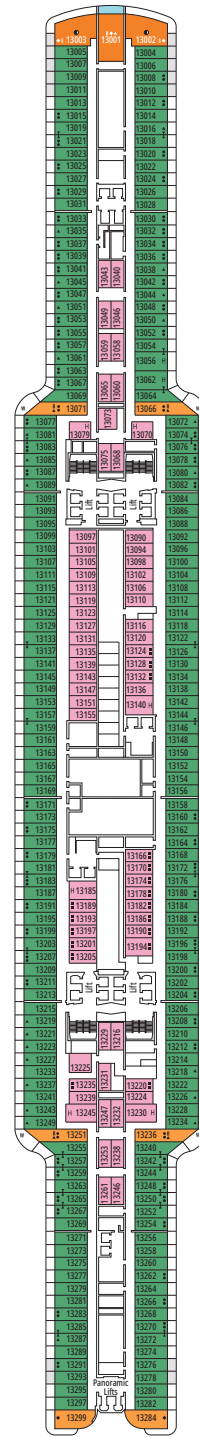

*For more information or to book your travel, please call*

**(281) 301-5818**

9126 Eckert Road  
Iowa Colony, Texas 77583  
tel - (281) 301-5818  
fax - (888) 391-1298  
<http://www.premiercustomtravel.com>  
[info@premiercustomtravel.com](mailto:info@premiercustomtravel.com)

VENCHI 1878 CHOCOLATE BAR

MARKETPLACE BUFFET & RESTAURANT

DECK 4  
PHI PHI ISLAND

DECK 5  
ILHABELA

DECK 6  
IBIZA

DECK 7  
MYKONOS

DECK 8  
OCEAN CAY

HOLA! TACOS & CANTINA

BRIDGE OF SIGHS

DECK 9  
GOZO

DECK 10  
TASMANIA

DECK 11  
PALAWAN

DECK 12  
PORQUEROLLES

DECK 13  
COZUMEL

DECK 14  
MAUI

MSC SPORTS ARENA

MSC AUREA BAR

DECK 15  
OKINAWA

DECK 16  
BALI

DECK 18  
CAPRI

DECK 19  
SIR BANI YAS

DECK 20  
PORTUGUESE ISLAND