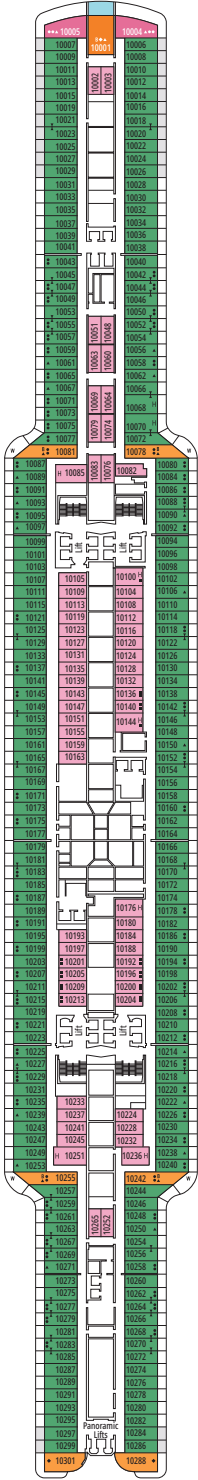

*For more information or to book your travel, please call*

**(281) 301-5818**

9126 Eckert Road  
Iowa Colony, Texas 77583  
tel - (281) 301-5818  
fax - (888) 391-1298  
<http://www.premiercustomtravel.com>  
[info@premiercustomtravel.com](mailto:info@premiercustomtravel.com)

VENCHI 1878 CHOCOLATE BAR

MARKETPLACE BUFFET & RESTAURANT

DECK 4  
PHI PHI ISLAND

DECK 5  
ILHABELA

DECK 6  
IBIZA

DECK 7  
MYKONOS

DECK 8  
OCEAN CAY

HOLA! TACOS & CANTINA

BRIDGE OF SIGHS

DECK 9  
GOZO

DECK 10  
TASMANIA

DECK 11  
PALAWAN

DECK 12  
PORQUEROLLES

DECK 13  
COZUMEL

DECK 14  
MAUI

MSC SPORTS ARENA

MSC AUREA BAR

DECK 15  
OKINAWA

DECK 16  
BALI

DECK 18  
CAPRI

DECK 19  
SIR BANI YAS

DECK 20  
PORTUGUESE ISLAND