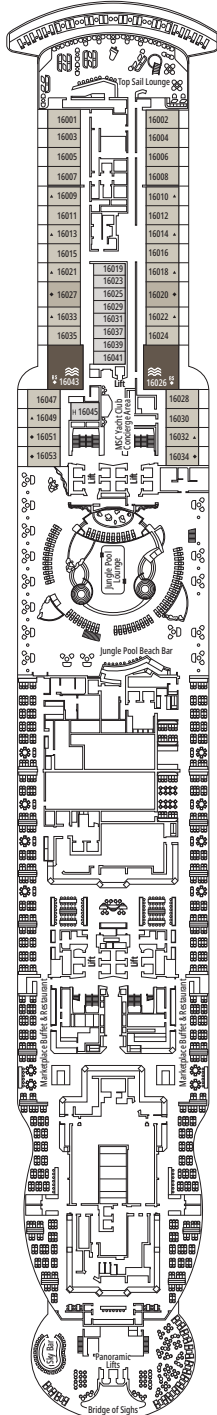

*For more information or to book your travel, please call*

**(281) 301-5818**

9126 Eckert Road  
Iowa Colony, Texas 77583  
tel - (281) 301-5818  
fax - (888) 391-1298  
<http://www.premiercustomtravel.com>  
[info@premiercustomtravel.com](mailto:info@premiercustomtravel.com)

VENCHI 1878 CHOCOLATE BAR

MARKETPLACE BUFFET & RESTAURANT

DECK 4  
PHI PHI ISLAND

DECK 5  
ILHABELA

DECK 6  
IBIZA

DECK 7  
MYKONOS

DECK 8  
OCEAN CAY

HOLA! TACOS & CANTINA

BRIDGE OF SIGHS

DECK 9  
GOZO

DECK 10  
TASMANIA

DECK 11  
PALAWAN

DECK 12  
PORQUEROLLES

DECK 13  
COZUMEL

DECK 14  
MAUI

MSC SPORTS ARENA

MSC AUREA BAR

DECK 15  
OKINAWA

DECK 16  
BALI

DECK 18  
CAPRI

DECK 19  
SIR BANI YAS

DECK 20  
PORTUGUESE ISLAND