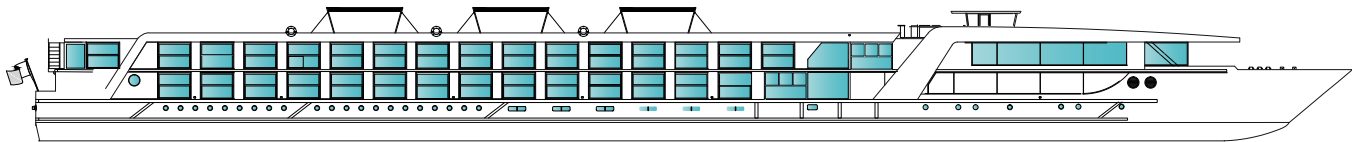

Emerald Radiance

Douro Sailings

- Draft: 1.45m ▪ Height: 6.0m ▪ Length: 292 feet ▪ Width: 11.45m ▪ Speed: 25km/h
- Crew Members: 37 ▪ Staterooms: 10 ▪ Suites: 46 ▪ Guests: 112 ▪ Launch: May 2017

Sun Deck