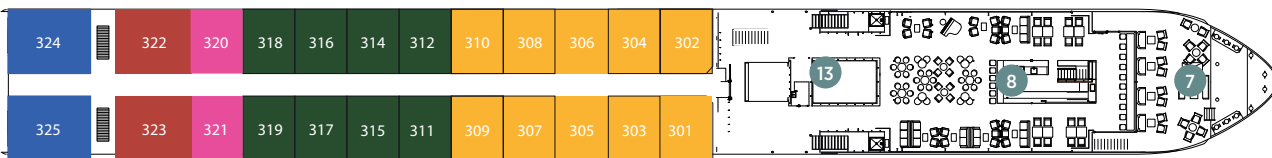

Emerald Radiance

Douro Sailings

- Draft: 1.45m ▪ Height: 6.0m ▪ Length: 292 feet ▪ Width: 11.45m ▪ Speed: 25km/h
- Crew Members: 37 ▪ Staterooms: 10 ▪ Suites: 46 ▪ Guests: 112 ▪ Launch: May 2017

Sun Deck

Horizon Deck

Vista Deck

Riviera Deck

- | | | | | | |
|---------------|---|-----------|---------------------------|-----------|---------------------------------------|
| CAT E | Riviera Deck - Emerald Stateroom - 162 ft ² | 1 | Sun Deck with Deck Chairs | 11 | Fitness Room |
| CAT D | Riviera Deck - Emerald Stateroom - 162 ft ² | 2 | Navigation Bridge | 12 | Massage/Beauty Center/
Hairdresser |
| CAT C | Vista Deck - Emerald Panorama Balcony Suite - 170 ft ² | 3 | Sky Barbecue | 13 | Elevator |
| CAT B | Vista Deck - Emerald Panorama Balcony Suite - 170 ft ² | 4 | Putting Green | 14 | Walking Track |
| CAT A | Vista Deck - Emerald Panorama Balcony Suite - 170 ft ² | 5 | Giant Tic-Tac-Toe | | |
| CAT R | Horizon Deck - Emerald Panorama Balcony Suite - 170 ft ² | 6 | Serenity Pool | | |
| CAT P | Horizon Deck - Emerald Panorama Balcony Suite - 170 ft ² | 7 | The Terrace | | |
| CAT S | Horizon Deck - Emerald Panorama Balcony Suite - 170 ft ² | 8 | Horizon Bar and Lounge | | |
| CAT SA | Horizon Deck - Owner's One-bedroom Suite - 290 ft ² | 9 | Reflections Restaurant | | |
| CAT RA | Horizon Deck - Emerald Riverview Suite - 312 ft ² | 10 | Reception | | |