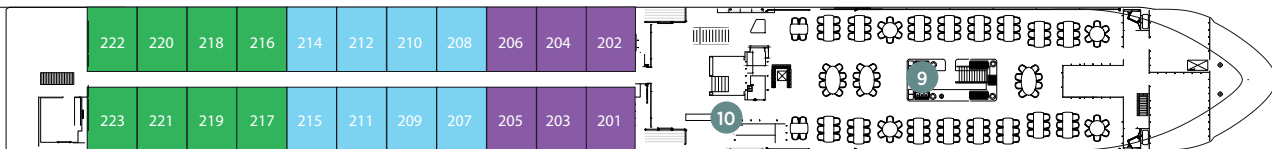

Emerald Radiance

Douro Sailings

- Draft: 1.45m ▪ Height: 6.0m ▪ Length: 292 feet ▪ Width: 11.45m ▪ Speed: 25km/h
- Crew Members: 37 ▪ Staterooms: 10 ▪ Suites: 46 ▪ Guests: 112 ▪ Launch: May 2017

Sun Deck

Horizon Deck

Vista Deck

Riviera Deck

- | | | | | | |
|---------------|---|-----------|---------------------------|-----------|---------------------------------------|
| CAT E | Riviera Deck - Emerald Stateroom - 162 ft ² | 1 | Sun Deck with Deck Chairs | 11 | Fitness Room |
| CAT D | Riviera Deck - Emerald Stateroom - 162 ft ² | 2 | Navigation Bridge | 12 | Massage/Beauty Center/
Hairdresser |
| CAT C | Vista Deck - Emerald Panorama Balcony Suite - 170 ft ² | 3 | Sky Barbecue | 13 | Elevator |
| CAT B | Vista Deck - Emerald Panorama Balcony Suite - 170 ft ² | 4 | Putting Green | 14 | Walking Track |
| CAT A | Vista Deck - Emerald Panorama Balcony Suite - 170 ft ² | 5 | Giant Tic-Tac-Toe | | |
| CAT R | Horizon Deck - Emerald Panorama Balcony Suite - 170 ft ² | 6 | Serenity Pool | | |
| CAT P | Horizon Deck - Emerald Panorama Balcony Suite - 170 ft ² | 7 | The Terrace | | |
| CAT S | Horizon Deck - Emerald Panorama Balcony Suite - 170 ft ² | 8 | Horizon Bar and Lounge | | |
| CAT SA | Horizon Deck - Owner's One-bedroom Suite - 290 ft ² | 9 | Reflections Restaurant | | |
| CAT RA | Horizon Deck - Emerald Riverview Suite - 312 ft ² | 10 | Reception | | |

*Deck and cabin plans feature and dimensions are subject to change, please consult your travel consultant for full details.