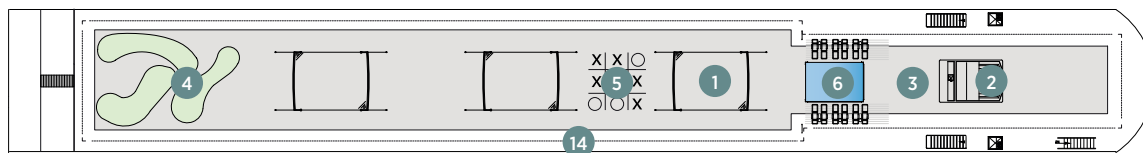

Emerald Radiance

Douro Sailings

- Draft: 1.45m ▪ Height: 6.0m ▪ Length: 292 feet ▪ Width: 11.45m ▪ Speed: 25km/h
- Crew Members: 37 ▪ Staterooms: 10 ▪ Suites: 46 ▪ Guests: 112 ▪ Launch: May 2017

Sun Deck

Horizon Deck

Vista Deck

Riviera Deck

- | | | | | | |
|---------------|---|-----------|---------------------------|-----------|---------------------------------------|
| CAT E | Riviera Deck - Emerald Stateroom - 162 ft ² | 1 | Sun Deck with Deck Chairs | 11 | Fitness Room |
| CAT D | Riviera Deck - Emerald Stateroom - 162 ft ² | 2 | Navigation Bridge | 12 | Massage/Beauty Center/
Hairdresser |
| CAT C | Vista Deck - Emerald Panorama Balcony Suite - 170 ft ² | 3 | Sky Barbecue | 13 | Elevator |
| CAT B | Vista Deck - Emerald Panorama Balcony Suite - 170 ft ² | 4 | Putting Green | 14 | Walking Track |
| CAT A | Vista Deck - Emerald Panorama Balcony Suite - 170 ft ² | 5 | Giant Tic-Tac-Toe | | |
| CAT R | Horizon Deck - Emerald Panorama Balcony Suite - 170 ft ² | 6 | Serenity Pool | | |
| CAT P | Horizon Deck - Emerald Panorama Balcony Suite - 170 ft ² | 7 | The Terrace | | |
| CAT S | Horizon Deck - Emerald Panorama Balcony Suite - 170 ft ² | 8 | Horizon Bar and Lounge | | |
| CAT SA | Horizon Deck - Owner's One-bedroom Suite - 290 ft ² | 9 | Reflections Restaurant | | |
| CAT RA | Horizon Deck - Emerald Riverview Suite - 312 ft ² | 10 | Reception | | |