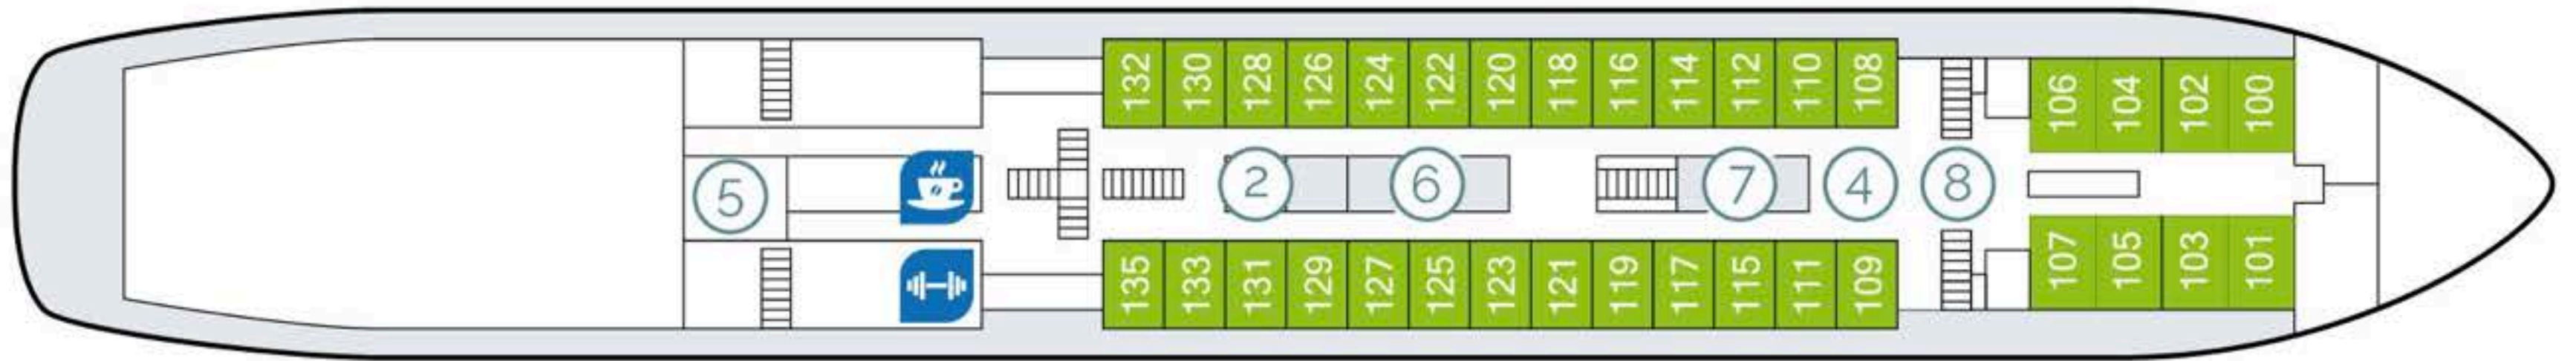

Sun Deck

Boat Deck

Upper Deck

Main Deck

Deck Plan

- ① W/C
- ② Souvenir Kiosk
- ③ Restaurant
- ④ Reception
- ⑤ Medical office
- ⑥ Library
- ⑦ Offices
- ⑧ Elevator

Cabin Categories

Main Deck

Comfort Suite

Boat Deck

Deluxe Suite

Upper Deck

Deluxe Suite