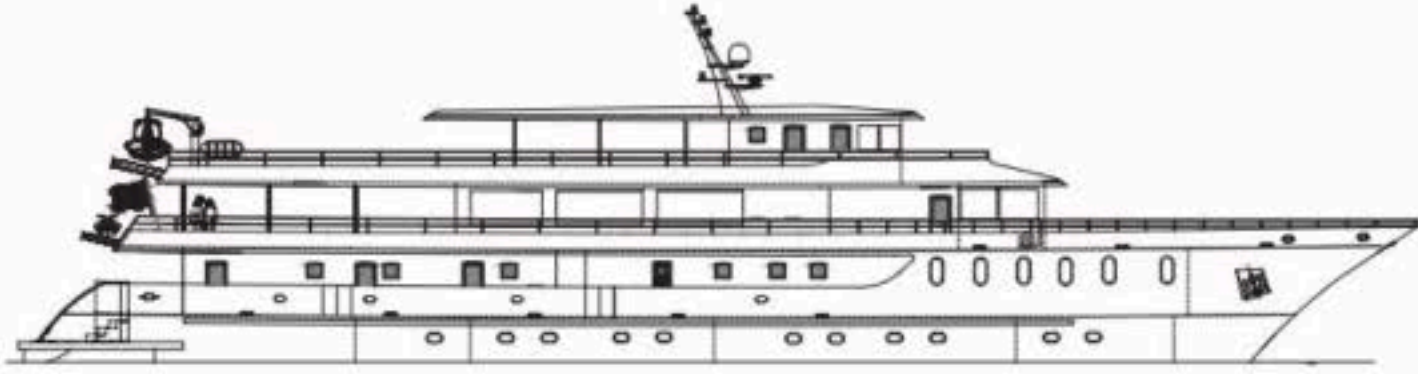

Deck plans

- MS Swallow built: 2019 • MS Lastavica built: 2020 • Length: 160.761ft (49m)
- Guests: 36 • Cabins: 18 • Crew Members: 7

Sun Deck

Upper Deck

Main Deck

Lower Deck

Cabin Categories

Cabin Type	Deck	Size ft ² (m ²)
CAT A+ Twin or double cabin with large porthole	Main Deck	145 ft ² (13.5m ²)
CAT A Twin or double cabin with window or porthole	Main & Lower Deck	124-198 ft ² (11.5-18.4m ²)
CAT B Twin or double cabin with porthole	Main & Lower Deck	129-150 ft ² (12-13.9m ²)

- 1 Rooftop Jacuzzi
- 2 Sun Deck with canopy
- 3 Outside Restaurant Terrace
- 4 Inside Restaurant & Bar
- 5 VIP Saloon with 180° Lounge area
- 6 Swim platform
- 7 Lobby/Reception

Please note: The cabin and deck plans, sizes and photographs are an indication only and are subject to variation.