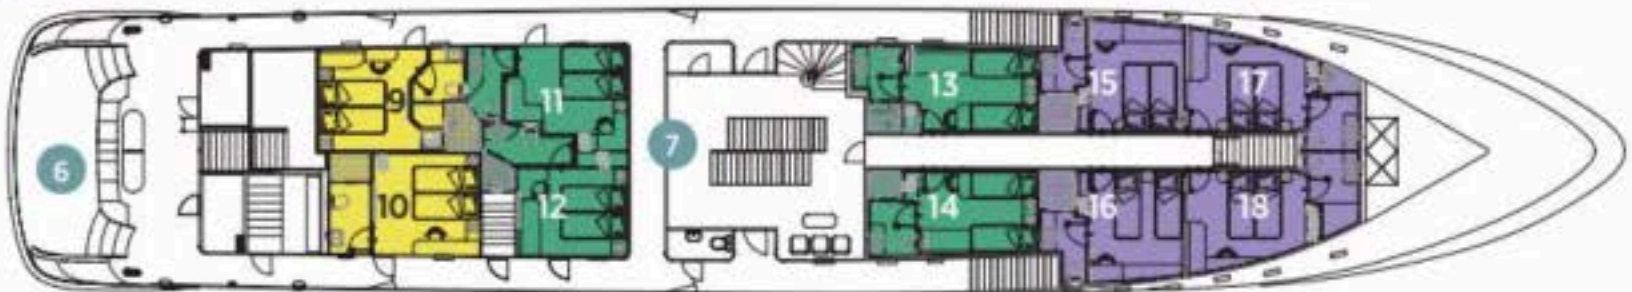

Deck plans

- MS Swallow built: 2019 • MS Lastavica built: 2020 • Length: 160.761ft (49m)
- Guests: 36 • Cabins: 18 • Crew Members: 7

Sun Deck

Upper Deck

Main Deck

Lower Deck

Cabin Categories

Cabin Type	Deck	Size ft ² (m ²)
CAT A+ Twin or double cabin with large porthole	Main Deck	145 ft ² (13.5m ²)
CAT A Twin or double cabin with window or porthole	Main & Lower Deck	124-198 ft ² (11.5-18.4m ²)
CAT B Twin or double cabin with porthole	Main & Lower Deck	129-150 ft ² (12-13.9m ²)

- 1 Rooftop Jacuzzi
- 2 Sun Deck with canopy
- 3 Outside Restaurant Terrace
- 4 Inside Restaurant & Bar
- 5 VIP Saloon with 180° Lounge area
- 6 Swim platform
- 7 Lobby/Reception

Please note: The cabin and deck plans, sizes and photographs are an indication only and are subject to variation.