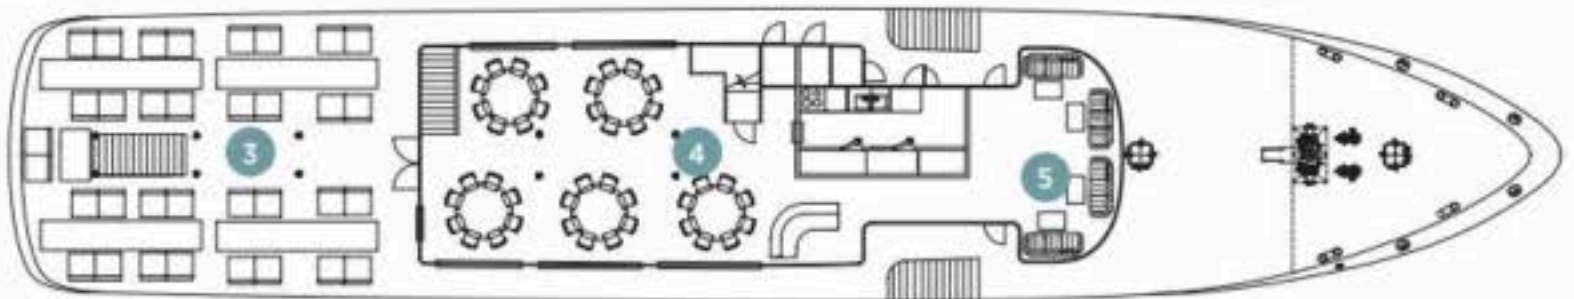

Deck plans

- MS Swallow built: 2019 • MS Lastavica built: 2020 • Length: 160.761ft (49m)
- Guests: 36 • Cabins: 18 • Crew Members: 7

Sun Deck

Upper Deck

Main Deck

Lower Deck

Cabin Categories

Cabin Type	Deck	Size ft ² (m ²)
CAT A+ Twin or double cabin with large porthole	Main Deck	145 ft ² (13.5m ²)
CAT A Twin or double cabin with window or porthole	Main & Lower Deck	124-198 ft ² (11.5-18.4m ²)
CAT B Twin or double cabin with porthole	Main & Lower Deck	129-150 ft ² (12-13.9m ²)

- 1 Rooftop Jacuzzi
- 2 Sun Deck with canopy
- 3 Outside Restaurant Terrace
- 4 Inside Restaurant & Bar
- 5 VIP Saloon with 180° Lounge area
- 6 Swim platform
- 7 Lobby/Reception

Please note: The cabin and deck plans, sizes and photographs are an indication only and are subject to variation.