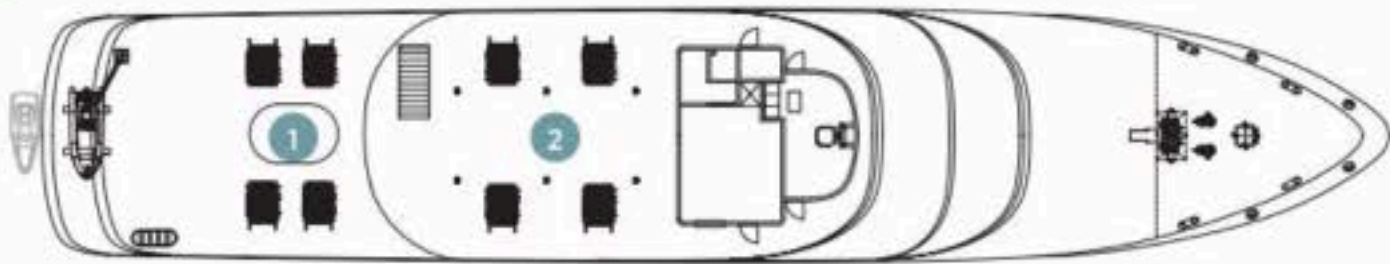

Deck plans

- MS Swallow built: 2019 • MS Lastavica built: 2020 • Length: 160.761ft (49m)
- Guests: 36 • Cabins: 18 • Crew Members: 7

Sun Deck

Upper Deck

Main Deck

Lower Deck

Cabin Categories

Cabin Type	Deck	Size ft ² (m ²)
CAT A+ Twin or double cabin with large porthole	Main Deck	145 ft ² (13.5m ²)
CAT A Twin or double cabin with window or porthole	Main & Lower Deck	124-198 ft ² (11.5-18.4m ²)
CAT B Twin or double cabin with porthole	Main & Lower Deck	129-150 ft ² (12-13.9m ²)

- 1 Rooftop Jacuzzi
- 2 Sun Deck with canopy
- 3 Outside Restaurant Terrace
- 4 Inside Restaurant & Bar
- 5 VIP Saloon with 180° Lounge area
- 6 Swim platform
- 7 Lobby/Reception

Please note: The cabin and deck plans, sizes and photographs are an indication only and are subject to variation.