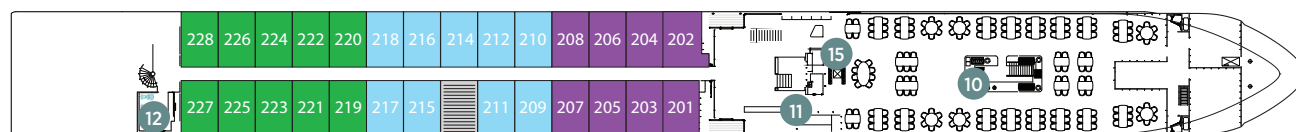

Vista Deck

Riviera Deck