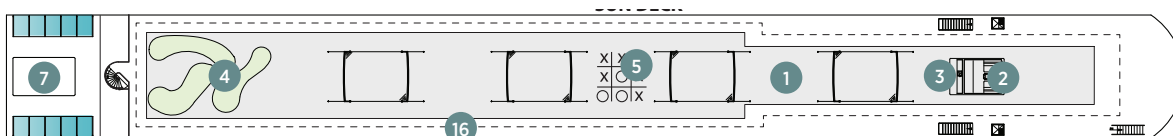

## Rhône Sailings

- Draft: 1.70m ▪ Height: 6.0m ▪ Length: 361 feet ▪ Width: 11.45m ▪ Speed: 25km/h ▪ Crew Members: 43
- Staterooms: 16 ▪ Suites: 54 ▪ Guests: 138 ▪ Launch: April 2017

Sun Deck

Horizon Deck