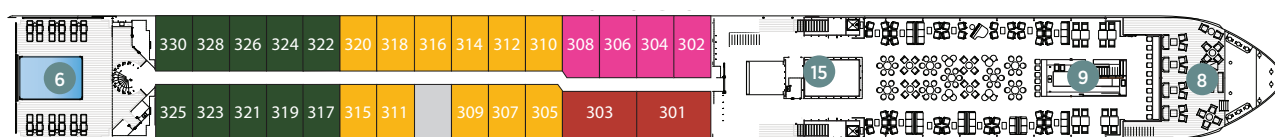

## Rhône Sailings

- Draft: 1.70m ▪ Height: 6.0m ▪ Length: 361 feet ▪ Width: 11.45m ▪ Speed: 25km/h ▪ Crew Members: 43
- Staterooms: 16 ▪ Suites: 54 ▪ Guests: 138 ▪ Launch: April 2017

Sun Deck

Horizon Deck