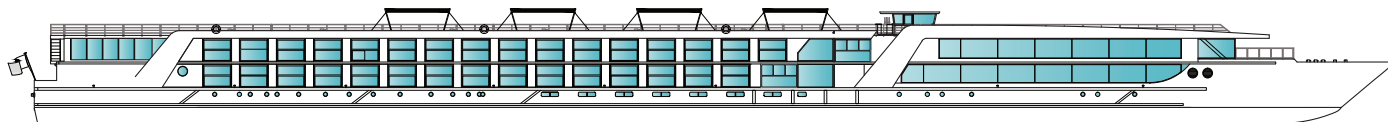

## Rhône Sailings

- Draft: 1.70m ▪ Height: 6.0m ▪ Length: 361 feet ▪ Width: 11.45m ▪ Speed: 25km/h ▪ Crew Members: 43
- Staterooms: 16 ▪ Suites: 54 ▪ Guests: 138 ▪ Launch: April 2017

Sun Deck

Horizon Deck