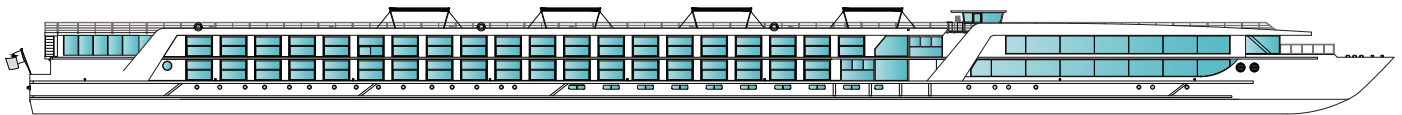

Emerald Dawn • Emerald Sky Emerald Star • Emerald Sun

Rhine, Main, Danube and Moselle Sailings

- Draft: 1.45m ▪ Height: 6m ▪ Length: 443 feet ▪ Width: 11.45m ▪ Speed: 25km/h ▪ Crew Members: 47
- Staterooms: 20 ▪ Suites: 72 ▪ Guests: 182 ▪ Year of construction: 2014 / 15

Sun Deck

Horizon Deck

Vista Deck

Riviera Deck

- | | | | | | |
|---------------|---|-----------|-------------------------------------|-----------|------------------------|
| CAT E | Riviera Deck - Emerald Stateroom - 162 ft ² | 1 | Sun Deck with Deck Chairs | 11 | Elevator |
| CAT D | Riviera Deck - Emerald Stateroom - 162 ft ² | 2 | Navigation Bridge | 12 | Reception |
| CAT ES | Riviera Deck - Emerald Single Stateroom - 117 ft ² | 3 | Sky Barbecue | 13 | Wellness Area |
| CAT C | Vista Deck - Emerald Panorama Balcony Suite - 180 ft ² | 4 | Putting Green | 14 | Fitness Area |
| CAT B | Vista Deck - Emerald Panorama Balcony Suite - 180 ft ² | 5 | Games Area | 15 | Reflections Restaurant |
| CAT A | Vista Deck - Emerald Panorama Balcony Suite - 180 ft ² | 6 | Retractable Glass Roof | 16 | Hairdresser |
| CAT R | Horizon Deck - Emerald Panorama Balcony Suite - 180 ft ² | 7 | Walking Track | | |
| CAT P | Horizon Deck - Emerald Panorama Balcony Suite - 180 ft ² | 8 | Daytime Pool & Bar / Evening Cinema | | |
| CAT S | Horizon Deck - Grand Balcony Suite - 210 ft ² | 9 | The Terrace | | |
| CAT SA | Horizon Deck - Owner's One-bedroom Suite - 315 ft ² | 10 | Horizon Bar and Lounge | | |