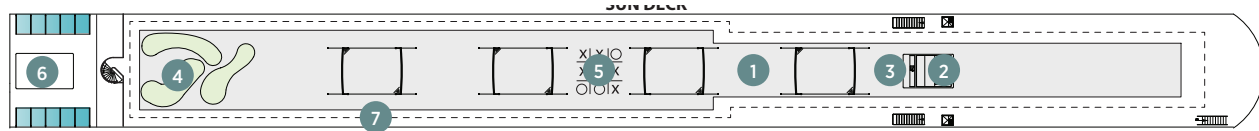

Emerald Dawn • Emerald Sky Emerald Star • Emerald Sun

Rhine, Main, Danube and Moselle Sailings

- Draft: 1.45m ▪ Height: 6m ▪ Length: 443 feet ▪ Width: 11.45m ▪ Speed: 25km/h ▪ Crew Members: 47
- Staterooms: 20 ▪ Suites: 72 ▪ Guests: 182 ▪ Year of construction: 2014 / 15

Sun Deck

Horizon Deck

Vista Deck

Riviera Deck

- | | | | | | |
|---------------|---|-----------|-------------------------------------|-----------|------------------------|
| CAT E | Riviera Deck - Emerald Stateroom - 162 ft ² | 1 | Sun Deck with Deck Chairs | 11 | Elevator |
| CAT D | Riviera Deck - Emerald Stateroom - 162 ft ² | 2 | Navigation Bridge | 12 | Reception |
| CAT ES | Riviera Deck - Emerald Single Stateroom - 117 ft ² | 3 | Sky Barbecue | 13 | Wellness Area |
| CAT C | Vista Deck - Emerald Panorama Balcony Suite - 180 ft ² | 4 | Putting Green | 14 | Fitness Area |
| CAT B | Vista Deck - Emerald Panorama Balcony Suite - 180 ft ² | 5 | Games Area | 15 | Reflections Restaurant |
| CAT A | Vista Deck - Emerald Panorama Balcony Suite - 180 ft ² | 6 | Retractable Glass Roof | 16 | Hairdresser |
| CAT R | Horizon Deck - Emerald Panorama Balcony Suite - 180 ft ² | 7 | Walking Track | | |
| CAT P | Horizon Deck - Emerald Panorama Balcony Suite - 180 ft ² | 8 | Daytime Pool & Bar / Evening Cinema | | |
| CAT S | Horizon Deck - Grand Balcony Suite - 210 ft ² | 9 | The Terrace | | |
| CAT SA | Horizon Deck - Owner's One-bedroom Suite - 315 ft ² | 10 | Horizon Bar and Lounge | | |

Important information: On board Emerald Sky & Emerald Sun, Cabin 202 has a handicap accessible modified entry, bathroom configuration with personal assistance fittings and has no decked area with table and chairs. The deck plan and cabin layout images are an indication only and may vary.