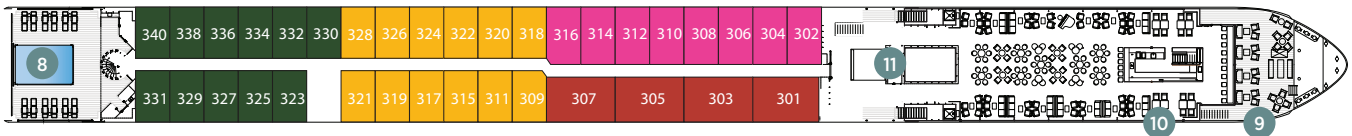

Emerald Dawn • Emerald Sky Emerald Star • Emerald Sun

Rhine, Main, Danube and Moselle Sailings

- Draft: 1.45m ▪ Height: 6m ▪ Length: 443 feet ▪ Width: 11.45m ▪ Speed: 25km/h ▪ Crew Members: 47
- Staterooms: 20 ▪ Suites: 72 ▪ Guests: 182 ▪ Year of construction: 2014 / 15

Sun Deck

Horizon Deck

Vista Deck

Riviera Deck

- | | | | | | |
|---------------|---|-----------|-------------------------------------|-----------|------------------------|
| CAT E | Riviera Deck - Emerald Stateroom - 162 ft ² | 1 | Sun Deck with Deck Chairs | 11 | Elevator |
| CAT D | Riviera Deck - Emerald Stateroom - 162 ft ² | 2 | Navigation Bridge | 12 | Reception |
| CAT ES | Riviera Deck - Emerald Single Stateroom - 117 ft ² | 3 | Sky Barbecue | 13 | Wellness Area |
| CAT C | Vista Deck - Emerald Panorama Balcony Suite - 180 ft ² | 4 | Putting Green | 14 | Fitness Area |
| CAT B | Vista Deck - Emerald Panorama Balcony Suite - 180 ft ² | 5 | Games Area | 15 | Reflections Restaurant |
| CAT A | Vista Deck - Emerald Panorama Balcony Suite - 180 ft ² | 6 | Retractable Glass Roof | 16 | Hairdresser |
| CAT R | Horizon Deck - Emerald Panorama Balcony Suite - 180 ft ² | 7 | Walking Track | | |
| CAT P | Horizon Deck - Emerald Panorama Balcony Suite - 180 ft ² | 8 | Daytime Pool & Bar / Evening Cinema | | |
| CAT S | Horizon Deck - Grand Balcony Suite - 210 ft ² | 9 | The Terrace | | |
| CAT SA | Horizon Deck - Owner's One-bedroom Suite - 315 ft ² | 10 | Horizon Bar and Lounge | | |

Important information: On board Emerald Sky & Emerald Sun, Cabin 202 has a handicap accessible modified entry, bathroom configuration with personal assistance fittings and has no decked area with table and chairs. The deck plan and cabin layout images are an indication only and may vary.